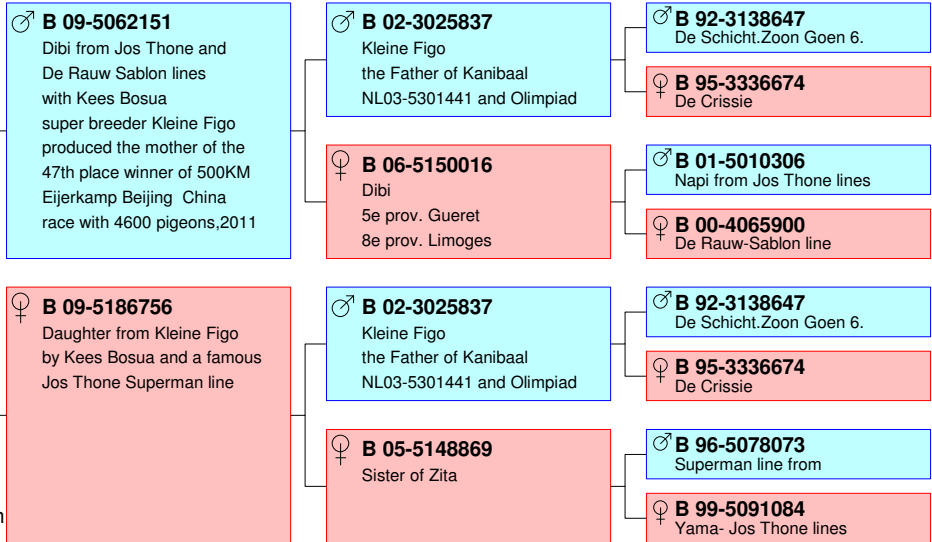

**PEDIGREE**  
**AU 12 VK 6352**  
**Duiver**  
**Blauw**

World Ace Challenge, 2012  
 Won 30th place Average Speed  
 FCI C series.  
 35th overall from 6 races.

♂ **AU 10 AA 42542**

Bred Dau 11187 & 9092  
 won 257 & 271 place Beijing  
 Aiyakapu 500KM , 2011  
 Bred Dau 12 VK 6352 won 30th  
 place FCI C 6 race, WAC,2012  
 Kleine Figo & De Rauw Sablon  
 lines with Jos Thone Aces  
 Arnoldus, Zita, Superman II.

♀ **B 10-5031733**

Antone Reynaert / Kees Bosua  
 super breeder Kleine Figo  
 crossed w/Jos Thone Volare,  
 DeDeenZita & Avril line.  
 Bred Dau 6125 won 480 place  
 Ai Ya Ka Pu Beijing China,12  
 Bred Dau 6352 won 30th place  
 Average Speed FCI C, WAC 12